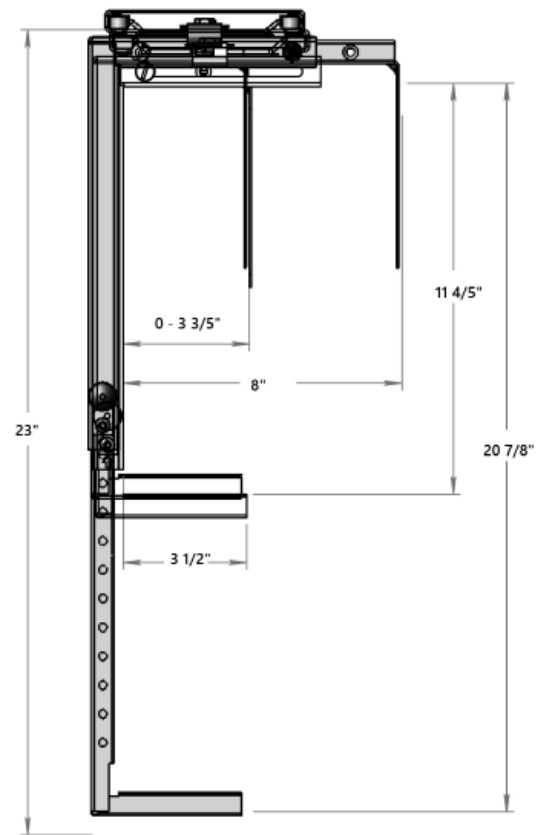

gen² Work Tools - CPU Holder

Accessories where you need them!

gen²
OFFICE FURNITURE®
Manufactured by National Office

- Height Adjustable: 11-4/5" to 20-7/8"
- Width Adjustable: 3-3/5" to 8"
- Glide track: 6" x 17-1/8"
- 360 degree swivel
- Finish: Black
- Load Capacity: 55lbs

Optional track spacer:

- Free up space underneath the worksurface
- Improved wire management
- Can be mounted over gen² UP brackets