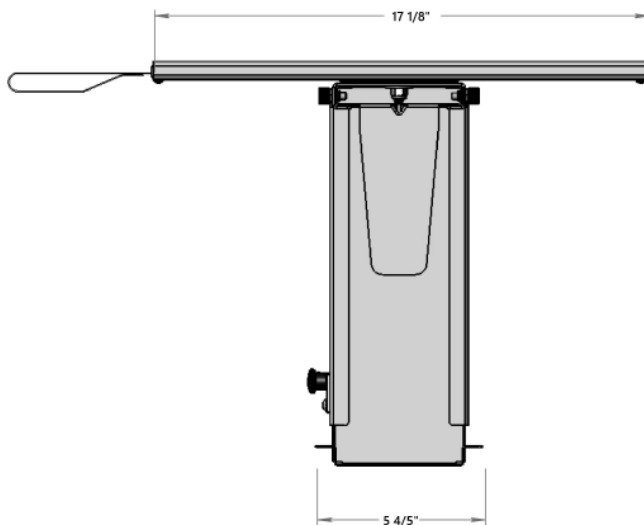

gen² Work Tools - CPU Holder

Accessories where you need them!

gen²
OFFICE FURNITURE®
Manufactured by National Office

- Height Adjustable: 11-4/5" to 20-7/8"
- Width Adjustable: 3-3/5" to 8"
- Glide track: 6" x 17-1/8"
- 360 degree swivel
- Finish: Black
- Load Capacity: 55lbs

Optional track spacer:

- Free up space underneath the worksurface
- Improved wire management
- Can be mounted over gen² UP brackets