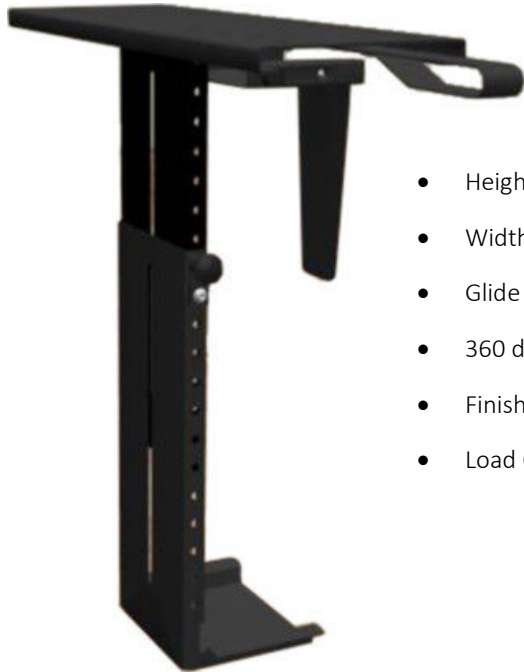

gen² Work Tools - CPU Holder

Accessories where you need them!

gen²
OFFICE FURNITURE®
Manufactured by National Office

- Height Adjustable: 11-4/5" to 20-7/8"
- Width Adjustable: 3-3/5" to 8"
- Glide track: 6" x 17-1/8"
- 360 degree swivel
- Finish: Black
- Load Capacity: 55lbs

Optional track spacer:

- Free up space underneath the worksurface
- Improved wire management
- Can be mounted over gen² UP brackets