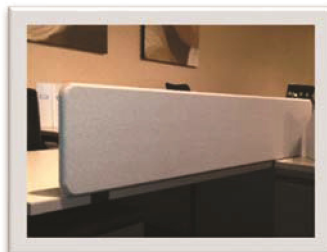

## Frameless Glass and Fabric Screens for Worksurfaces

Choice of 3/8" thick tempered glass, clear or frosted or Tackable fabric

Available Widths: 18", 24", 30", 36", 42", 48", 60"; Heights: 11-1/2" h and 17-1/2" h

*Custom sizes available upon request*

Privacy Screen Bracket

Fabric Privacy Screen

Attached to UP Table